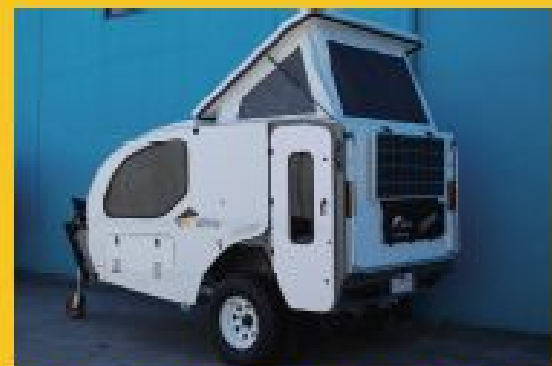

LARGER WINDOWS IN POP TOP FOR EXTRA VENTILATION PLUS MORE HEAD ROOM

SPECIFICATIONS

Length:	4.5 Metres
Width:	1.9 Metres
Height:	2.08 Metres
Tare:	1055 kg
Ball:	170 kg
ATM:	1455 kg